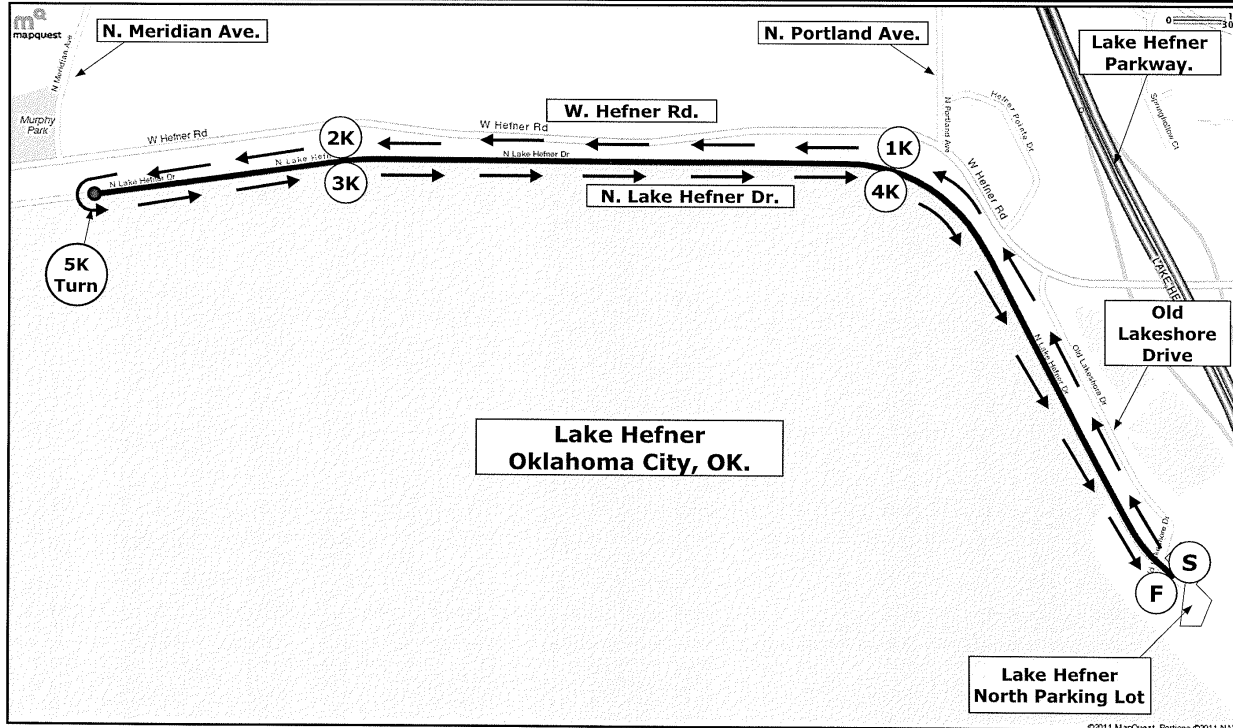

Elevations
Min 366 m
Max 366 m
Start 366 m
Finish 366 m

Integrus Jim Thorpe Courage Run 5K

Lake Hefner North Lot
Oklahoma City, OK.

Elevations
Min 365 m
Max 366 m
Start 366 m
Finish 366 m

Integrus Jim Thorpe Courage Run 10K

Lake Hefner North Lot
Oklahoma City, OK.